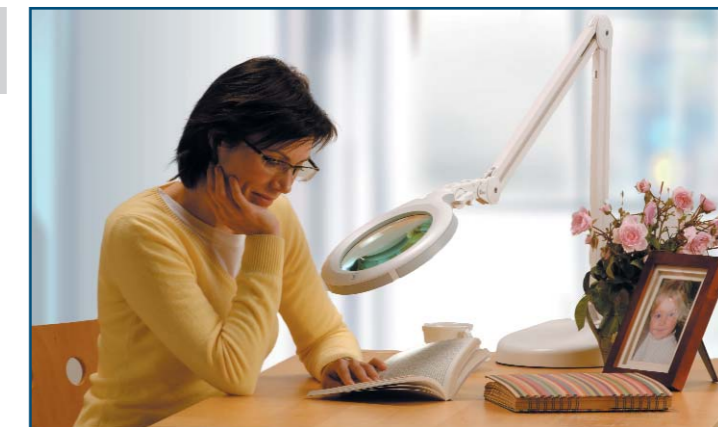

Portable lamps

- Plug-in or battery operated, you choose
- Up to 3.5 hours of pure Daylight™ wherever you go
- Bright 13w Daylight™ energy saving tube (75w equiv)
- Replacement battery and bag available separately (see page 11)
- **Replacement tube: D13626**

- 30 Eye-popping Full Spectrum Daylight™ LEDs
- Battery powered, up to 8 hours of bright Daylight™ (3 x AA batteries, included)
- USB powered to light up your computer or laptop area (cable supplied)
- **White version available in 2012**
- Plug-in USB power adapter available separately (see page 11)
- **LEDs never need replacement**

- "Easy-Twist" shade, direct the light where you want it
- 13w Daylight™ energy saving tube (75w equiv.)
- Removable base to increase the stability of your lamp
- Carry bag available separately (see page 11)
- **Replacement tube: D13626**

- 4 bright Daylight™ LEDs with 2 settings: Full power: 12 hours & Reduced power: 24 hours
- Large 7cm magnifier with 2.25 X magnification (5 diopter)
- Two 18cm flexible arms for precise and easy adjustment
- Strong clip & detachable base with swing-out feet for super stability
- **LEDs never need replacement**

- Lightweight & Portable - great at home, in the car and for hobbies
- Up to 6 hours of bright Full Spectrum Naturalight™
- Brilliant white Naturalight™ LEDs (28 x LEDs on Lamp - 6 x LEDs on Flashlight)
- Requires 3 x AA batteries (not included)
- **LEDs never need replacement**

- Stitch and read on the go with Naturalight™
- Ultra light clip-on lamp for all your hobbies and reading.
- Attaches to frames, hoops and books.
- Perfect for travelling, get the best light wherever you are.
- **LEDs never need replacement**

Magnifying lamps

Table bases and floorstands available, see page 10 - 11