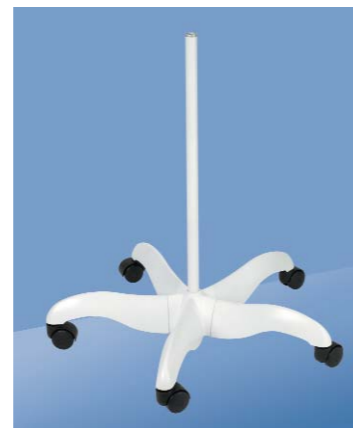

Ultimate 5 Spoke Floorstand
D53060, White

- Suitable for D/E22080, 23080 & 32500, N1030
- Dimensions: 72 x 70 x 70 cm
- Weight: 10kg